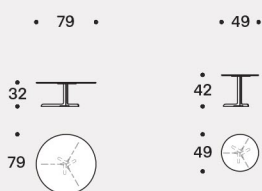

[En] — Garden is a stylish outdoor table, with a distinct design and elegant look.

The HPL top and metal base are painted to suit outdoor environments.

The table, available in three sizes, can be completely dismantled and easily transported. Matched with the new New York Soleil collection, it creates an oasis of comfort, ideal for outdoor use.

Structure

Top in 10 mm stratified HPL mounted on legs relized in 8 mm painted metal suitable for outdoor environment .

Tavolini / Low tables

Tavolo / Table

Finitura opaca piani e struttura / Matt table top and frame finish