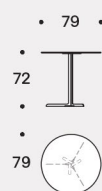

[En] — Garden is a stylish outdoor table, with a distinct design and elegant look.

The HPL top and metal base are painted to suit outdoor environments.

The table, available in three sizes, can be completely dismantled and easily transported. Matched with the new New York Soleil collection, it creates an oasis of comfort, ideal for outdoor use.

Structure

Top in 10 mm stratified HPL mounted on legs relized in 8 mm painted metal suitable for outdoor environment .

Tavolini / Low tables

Tavolo / Table

Finitura opaca piani e struttura / Matt table top and frame finish