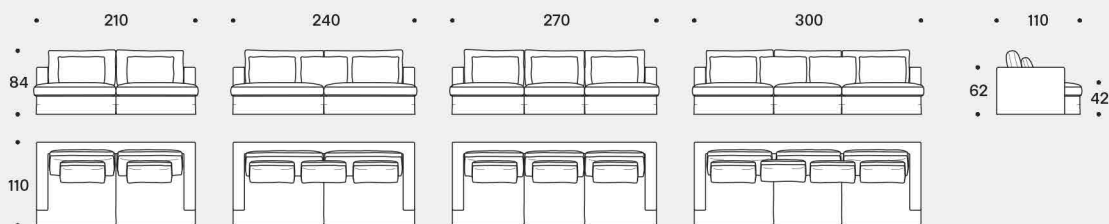

[En] — The Karma collection is the ultimate expression of the versatility of Saba Italia products: a sofa that fits seamlessly into both modern settings and more classical homes. Karma has been riding the wave of success through passing years and fleeting fashions, thanks to its almost obsessive attention to detail. Design details ensure comfortable seating despite its depth of 110 cm, and add to its substance without weighing it down. Elegant proportions, timeless design and absolute suitability for any type of covering make Karma feel like the sofa of your destiny. Fully removable covers.

Poltrona / Armchair

Cuscino arredo / Throw cushion

Divani / Sofas

Laterali DX-SX / Right-left side units

Terminale angolare DX-SX / Right-left corner end unit

Penisola DX-SX / Right-left chaise longue

Angolare / Corner unit